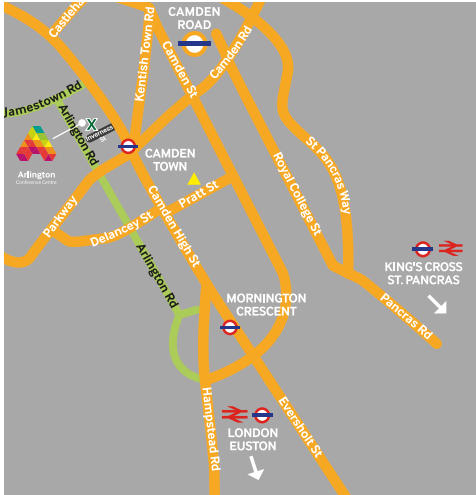

Local amenities

Mainline stations: Camden Road, King's Cross St. Pancras and Euston

Nearest tubes: Camden Town and Mornington Crescent (Northern line)

- X Fire assembly point
- ▲ Car parking

Arlington Conference Centre
220 Arlington Road
Camden, London NW1 7HE

Local amenities

Car parking: Curnock Estate car park, 38 – 40 Pratt Street, London NW1 0LY (a few minutes walk away from Arlington). Please visit lomaxcarpark.co.uk for more information.

There are also metered car parking spaces available in local streets.